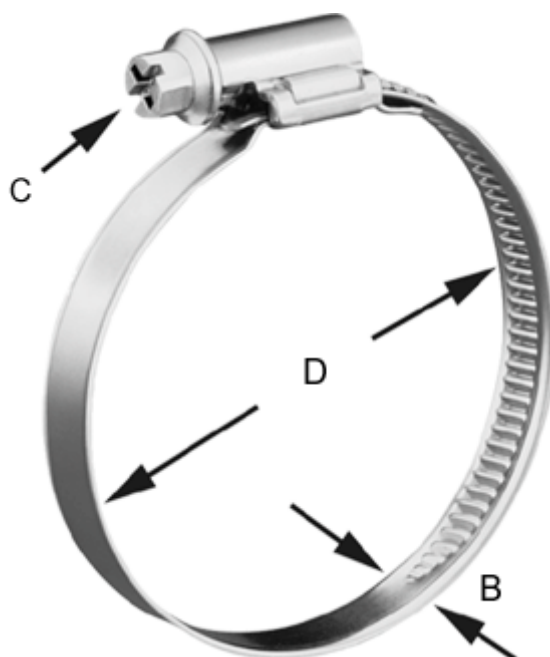

Article number: 021266702021

Description: Worm Drive Hose Clip
TORRO 16-27/9 C7 W2

Measures

C (screw type) = C7 - 7mm

Diameter D = 16-27

Width B = 9.0